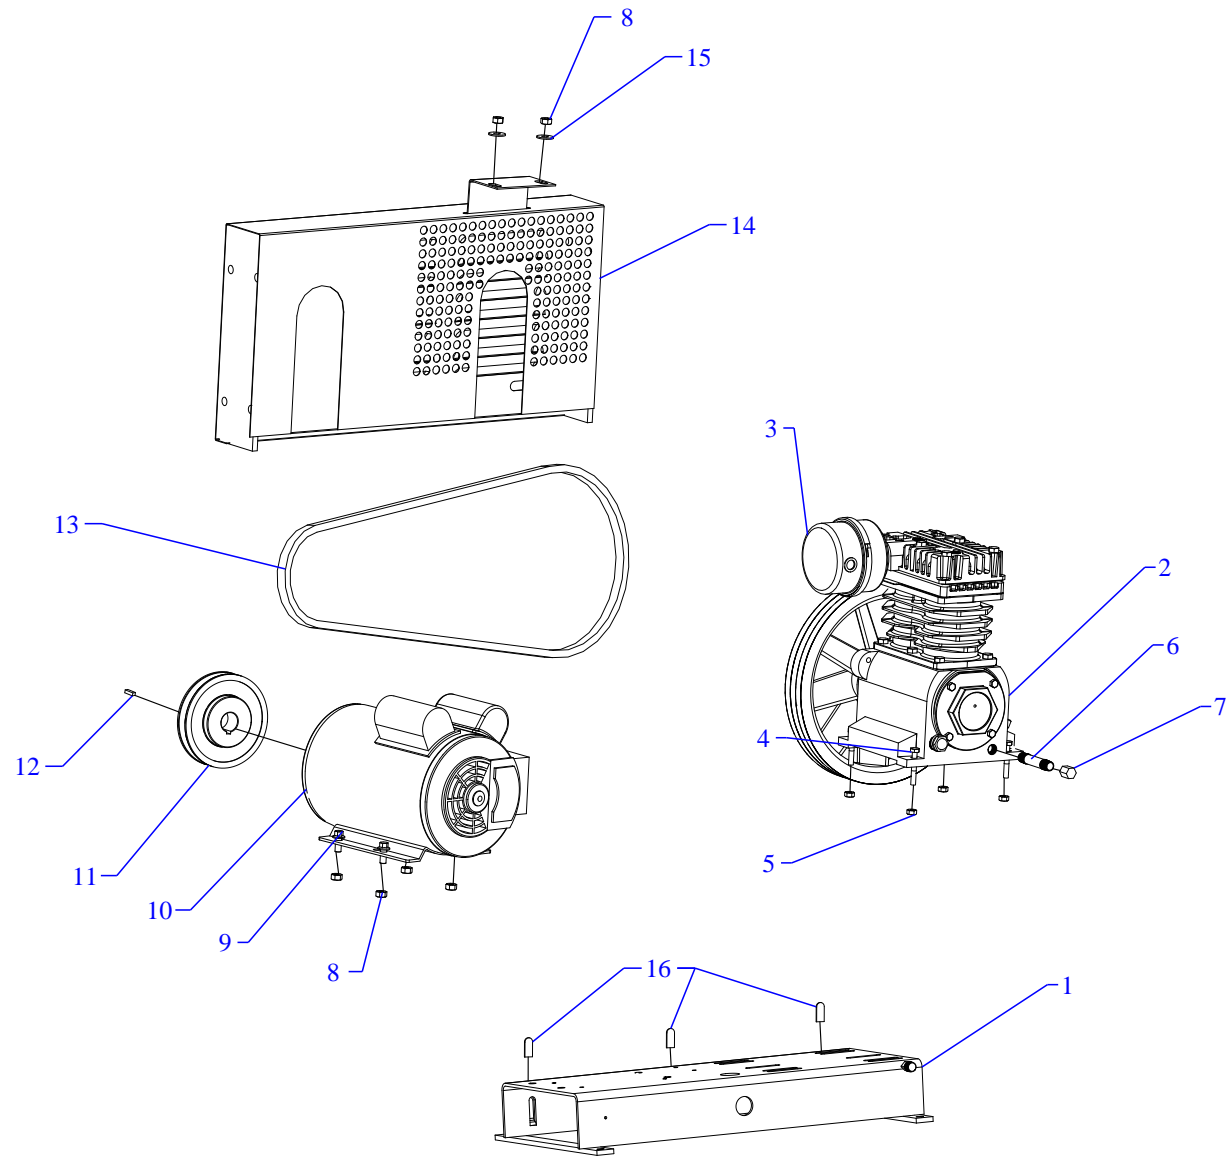

# MODEL : K1S - BS

## Parts List for Model K1S-BS Single Phase

NOTE: The quantity number indicates the total number of pieces required for a complete unit repair.  
When ordering parts give compressor model, serial number and part number. Order assemblies when possible.

<u>REF. NO.</u>	<u>PART NO.</u>	<u>DESCRIPTION</u>	<u>QTY.</u>
1	320-1037	BASE PLATE 20 X 8 ASSY ELECTRIC	1
2	421-1101	PUMP,CMPRSR,PISTON,REPLCMT,BLUE,K	1
3	320-1121	FILTER,W/DECALS,ASSY,G154S	1
4	120-1009	SCREW,CAP,HEXHD,GR5,ST,PLTD,1/4-20X1-1/4	4
5	120-1116	NUT,LOCK,FLANGE,HEX,SERR,ST,PLTD,1/4-20	4
6	122-1034	NIPPLE,STEEL,SCH 40,1/4" X 5" L	1
7	122-1126	CAP,HEX,MI,PLATED,1/4"NPT	1
8	120-1119	NUT,LOCK,FLANGE,HEX,SERR,ST,PLTD,5/16-18	6
9	120-1018	SCREW,FLANGE,HEX,SERR,ST,PLD,5/16-18X3/4	4
10	130-1010	MOTOR,1HP,115-230/60/1,1725RPM,ODP	1
11	154-1209	PULLEY,CI,SG,3.0PDA,5/8ID,AK32X5/8	1
12	120-1108	KEY,STEEL,BLACK,3/16X3/16X 1-1/2" LENGTH	1
13	154-4L470	BELT,VEE,A43,4L-470	1
14	320-1008	BELTGUARD,ELECTRIC,K,ASSY,BLUE,LOUVERED	1
15	120-1075	WASHER,FLAT,STEEL,PLATED,5/16"	2
16	104-1126	COVER,CLIP,PLASTIC,BLACK,0.062X7/16X1	3
NOT SHOWN	610-1225	KIT,ELEMENT,FILTER,G54E,PKG OF 4,G54EP	1
NOT SHOWN	105-1209	OIL,PUMP,SYNTHETIC,BLUE,1 QUART,ESQ	1