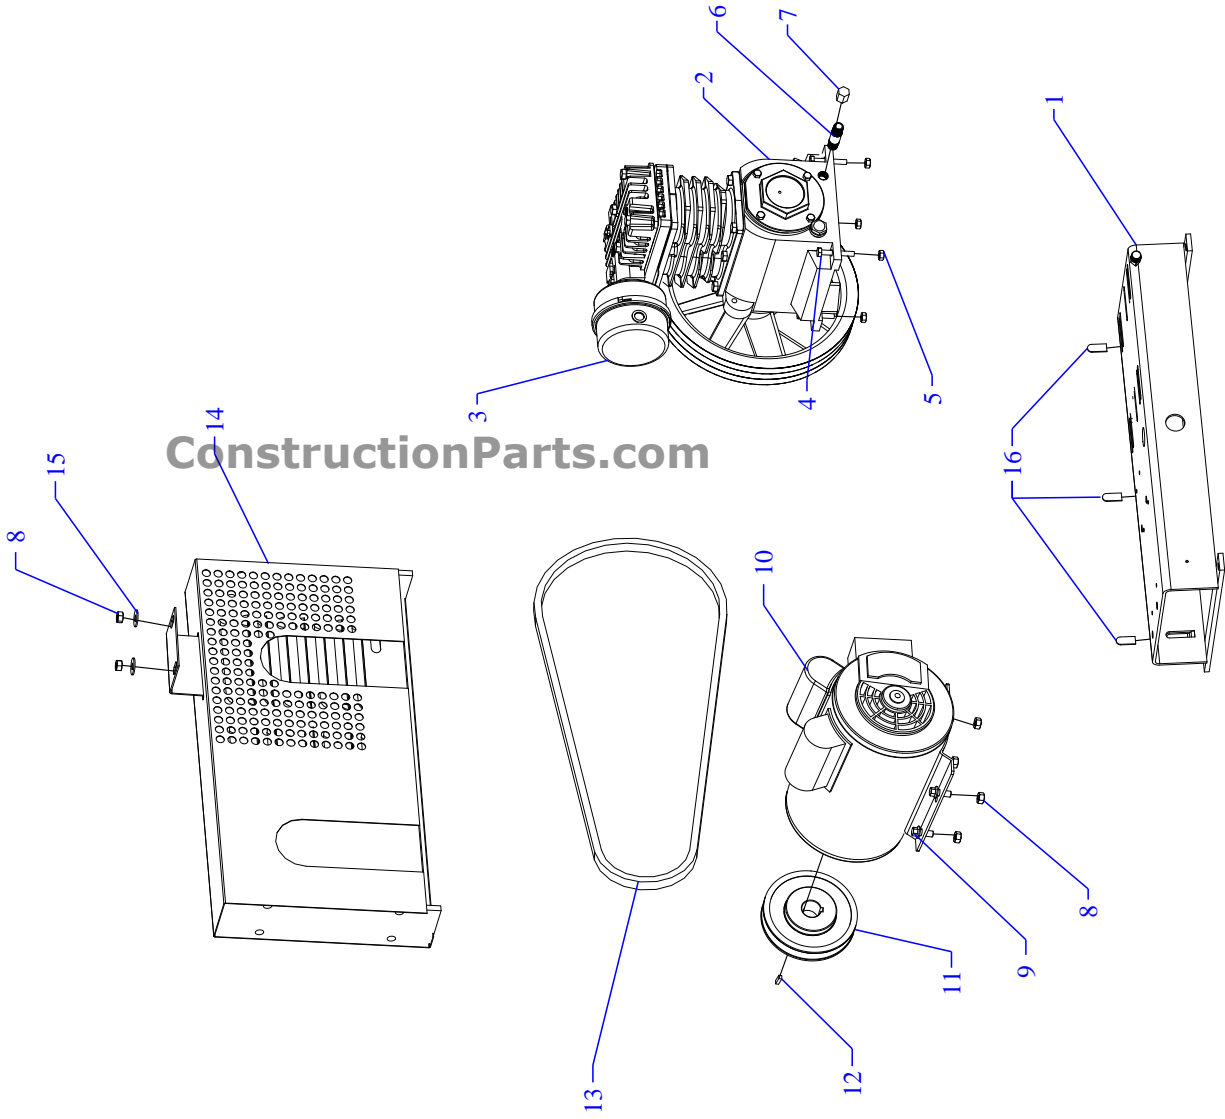

MODEL : K15S - BS

ConstructionParts.com

888-634-4289

ConstructionParts.com

ConstructionParts.com

888-634-4289

JENNY PRODUCTS, INC.
850 N. Pleasant Ave.
Somerset, Pennsylvania 15501

Copyright 2007

Parts List for Model K15S-BS Single Phase

NOTE: The quantity number indicates the total number of pieces required for a complete unit repair.
When ordering parts give compressor model, serial number and part number. Order assemblies when possible.

<u>REF. NO.</u>	<u>PART NO.</u>	<u>DESCRIPTION</u>	<u>QTY.</u>
1	320-1037	BASE PLATE 20 X 8 ASSY ELECTRIC	1
2	421-1101	PUMP,CMPRSR,PISTON,REPLCMT,BLUE,K	1
3	320-1121	FILTER,W/DECALS,ASSY,G154S	1
4	120-1009	SCREW,CAP,HEXHD,GR5,ST,PLTD,1/4-20X1-1/4	4
5	120-1116	NUT,LOCK,FLANGE,HEX,SERR,ST,PLTD,1/4-20	4
6	122-1034	NIPPLE,STEEL,SCH 40,1/4" X 5" L	1
7	122-1126	CAP,HEX,MI,PLATED,1/4"NPT	1
8	120-1119	NUT,LOCK,FLANGE,HEX,SERR,ST,PLTD,5/16-18	6
9	120-1018	SCREW,FLANGE,HEX,SERR,ST,PLD,5/16-18X3/4	4
10	130-1015	MOTOR,1.5HP,115-208-230/60/1,1725RPM,ODP	1
11	154-1212	PULLEY,CI,SG,6.2PDA,5/8ID,AK66X5/8	1
12	120-1108	KEY,STEEL,BLACK,3/16X3/16X 1-1/2" LENGTH	1
13	154-4L490	BELT,VEE,A43,4L-490	1
14	320-1008	BELTGUARD,ELECTRIC,K,ASSY,BLUE,LOUVERED	1
15	120-1075	WASHER,FLAT,STEEL,PLATED,5/16"	2
16	104-1126	COVER,CLIP,PLASTIC,BLACK,0.062X7/16X1	3
NOT SHOWN	610-1225	KIT,ELEMENT,FILTER,G54E,PKG OF 4,G54EP	1
NOT SHOWN	105-1209	OIL,PUMP,SYNTHETIC,BLUE,1 QUART,ESQ	1